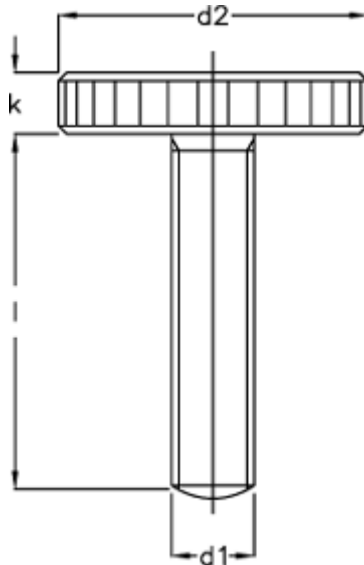

Article number: 207016631

Description: E+G Flat knurled thumb screw DIN 653-M10-40-

Measures

d1 = M10

d2 = 36

K = 8.0